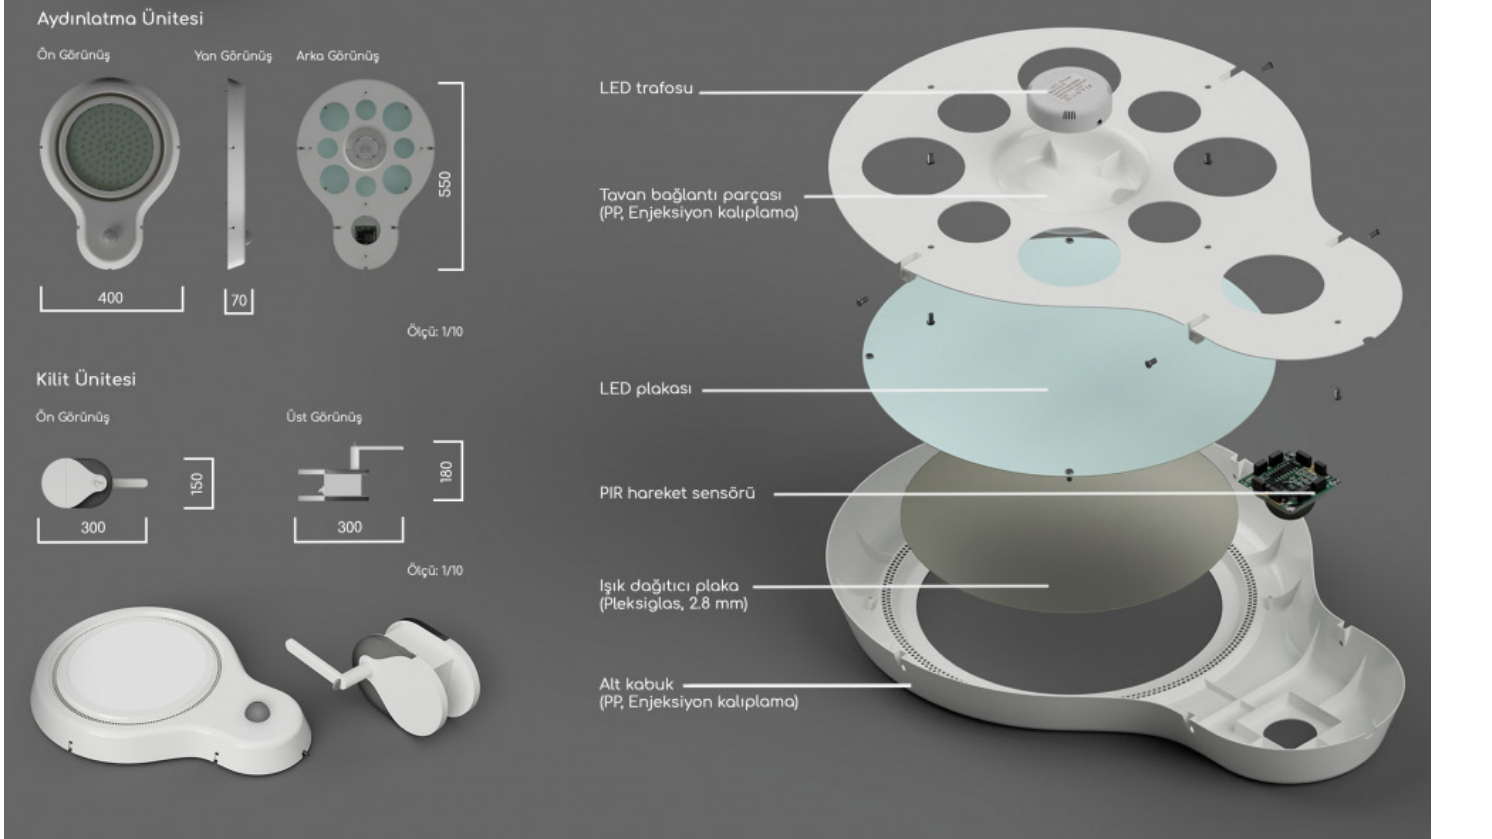

dUVO

Teknik Detaylar