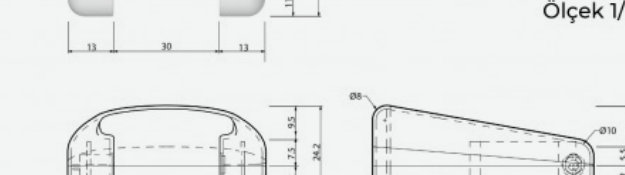

TEMASIZ DUR Teknik Detay