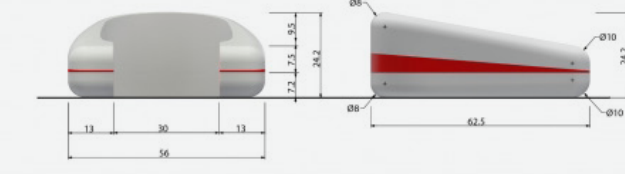

TEMASIZ DUR Teknik Detay